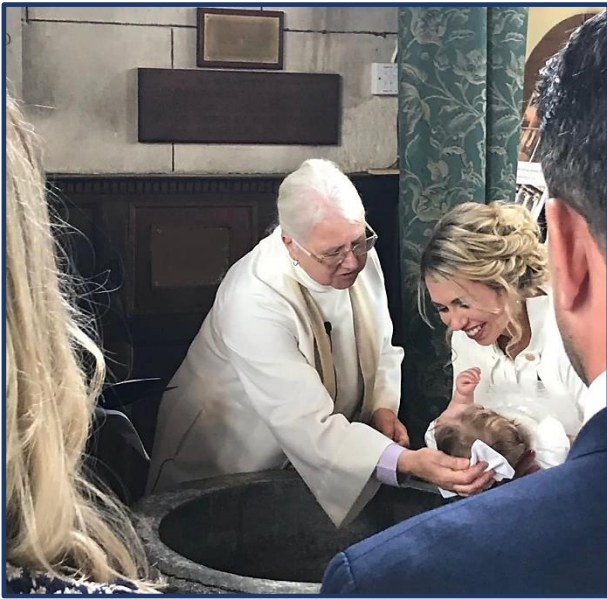

Welcome to Alfie Thomas Cramphorn and Daisy May Cramphorn, baptised at St Andrew's Shrivvenham on Saturday 25th September.

Harvest display in St Mary's Ashbury

Messy Church

Thank you for joining us for our first Messy Church in St Andrew's last Thursday, we hope you had as good a time as we did!